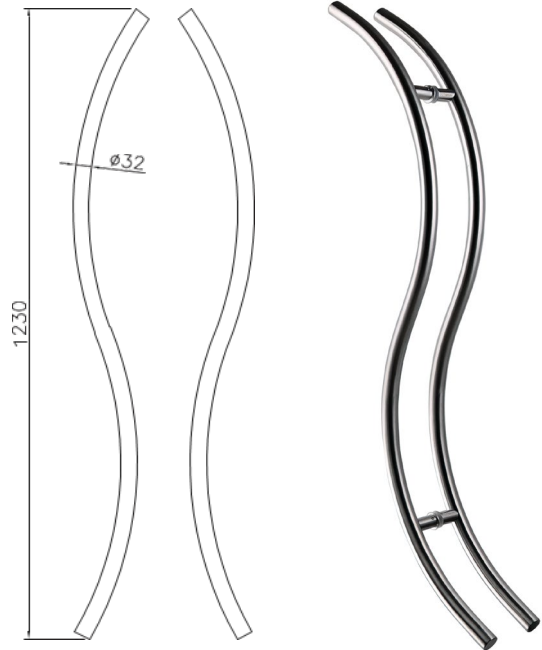

## Pull Handle

### Model: HW-RWH1230CP

- Size: 48"
- BRASS INSERTS
- BRASS COLLARS
- SOLID STAINLESS STEEL WASHERS
- STAINLESS STEEL BOLTS & SCREWS
- STAINLESS STEEL 304 CONSTRUCTION
- FINISH: CHROME POLISHED

Disclaimer: Nerval makes every effort to provide accurate specification data. However, specification may change without notice. Please visit nerval website to see NERVAL'S TERMS AND CONDITIONS.