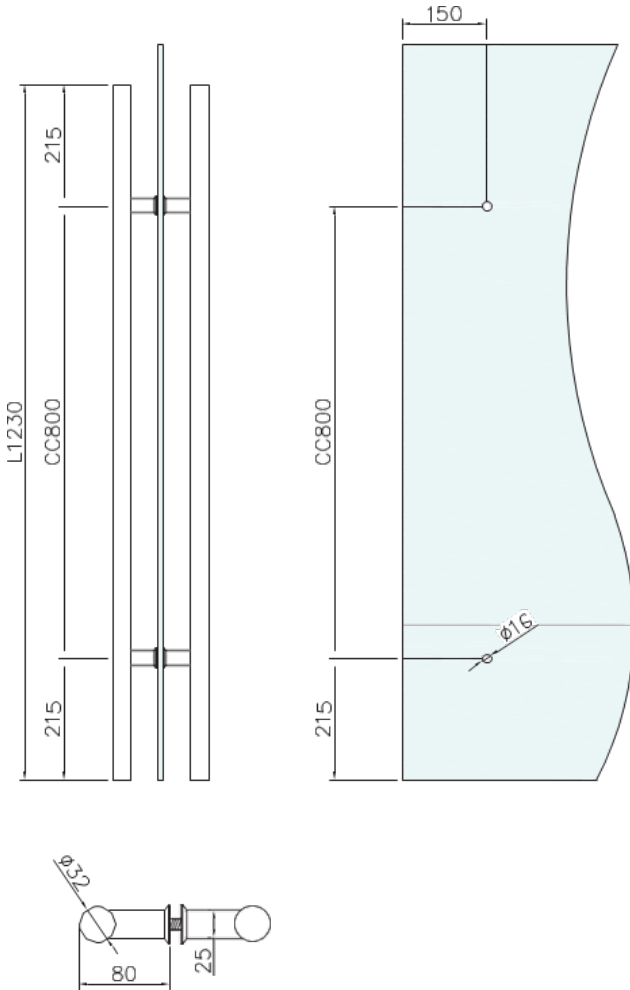

## Pull Handle

### Model: HW-RWH1230CP

- Size: 48"
- BRASS INSERTS
- BRASS COLLARS
- SOLID STAINLESS STEEL WASHERS
- STAINLESS STEEL BOLTS & SCREWS
- STAINLESS STEEL 304 CONSTRUCTION
- FINISH: CHROME POLISHED

Disclaimer: Nerval makes every effort to provide accurate specification data. However, specification may change without notice. Please visit nerval website to see NERVAL'S TERMS AND CONDITIONS.